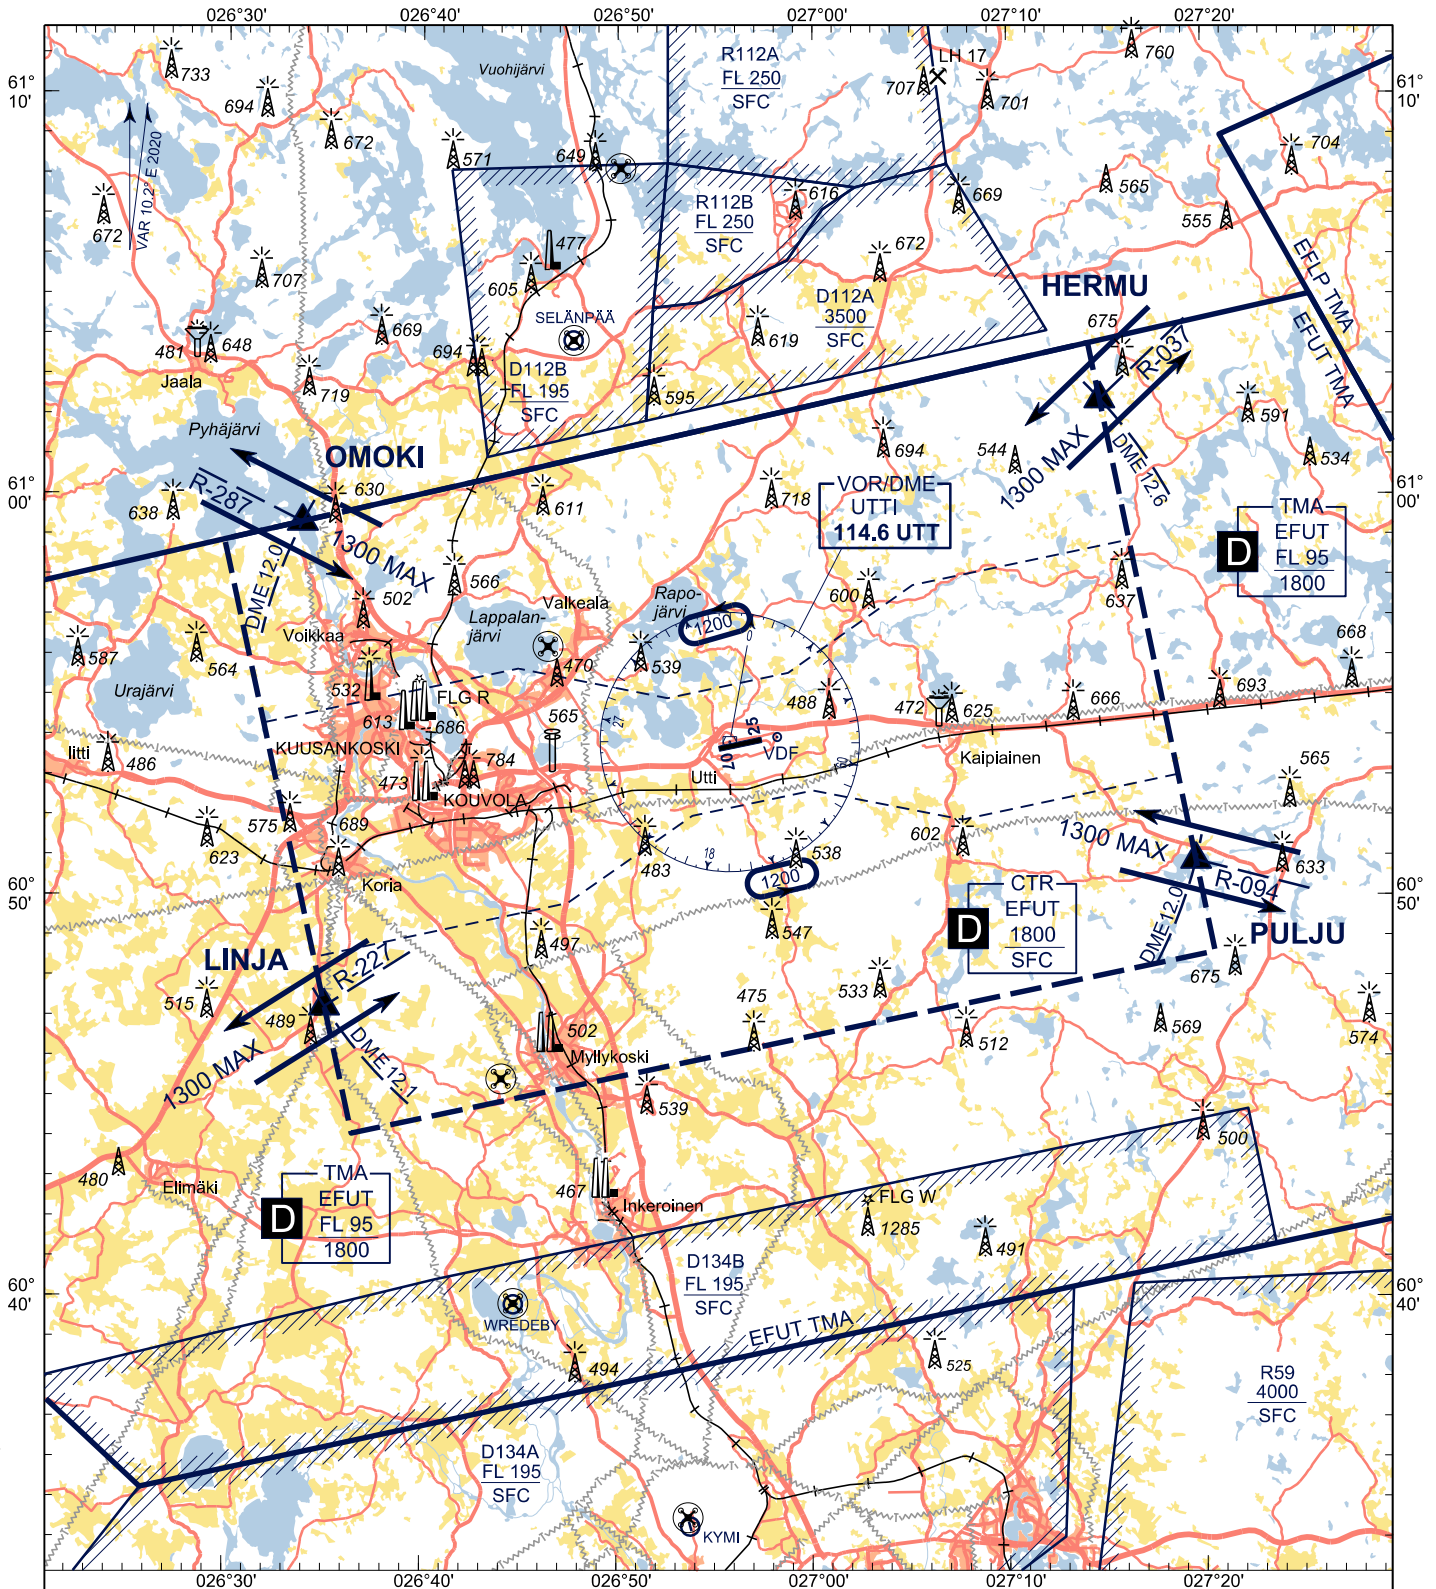

VISUAL
APPROACH CHART - ICAO

ELEV 340 FT

CHG: COR lower limits of D, R areas

All RDL and DME FM VOR/DME UTT
BRG are MAG
DIST in NM
ALT and ELEV in FT

RADIO DATA	
TWR / VDF	130.800
	119.700
ATIS (EN)	136.550
EMERG	121.500

VASIS	
RWY	PAPI MEHT
07	Left / 3.5° 59
25	Left / 3.5° 69

Airspace	Hours of applicability	Airspace class	RMK
EFUT CTR	HO	D	RMZ H24
EFUT TMA	HO	D	RMZ H24