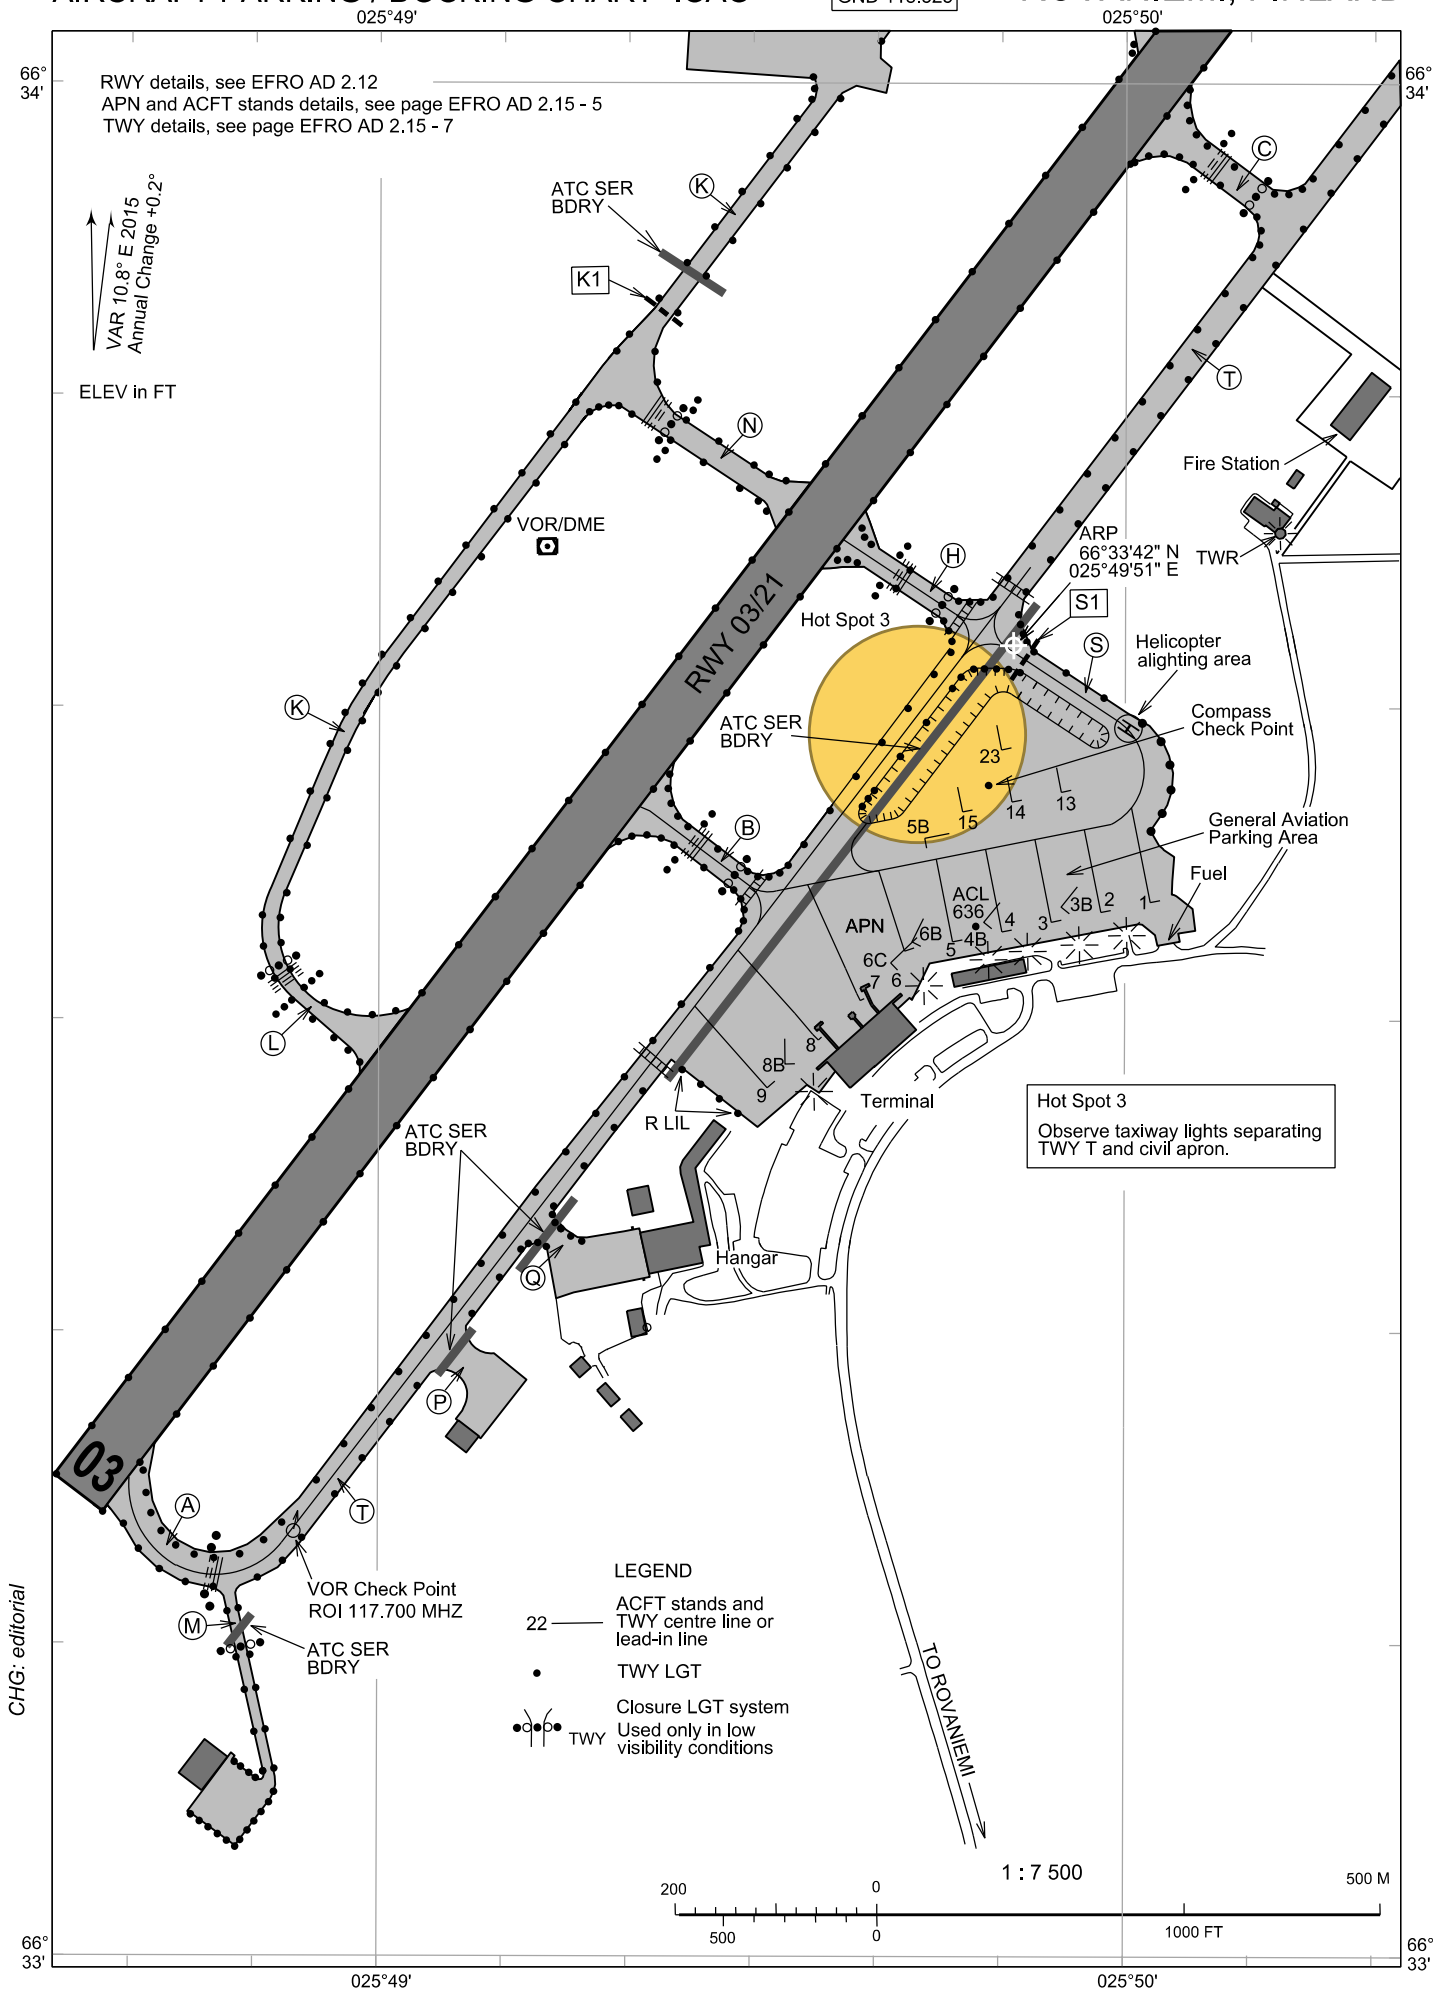

AIRCRAFT PARKING / DOCKING CHART- ICAO

TWR 118.700
GND 118.525

ROVANIEMI, FINLAND

CHG: editorial