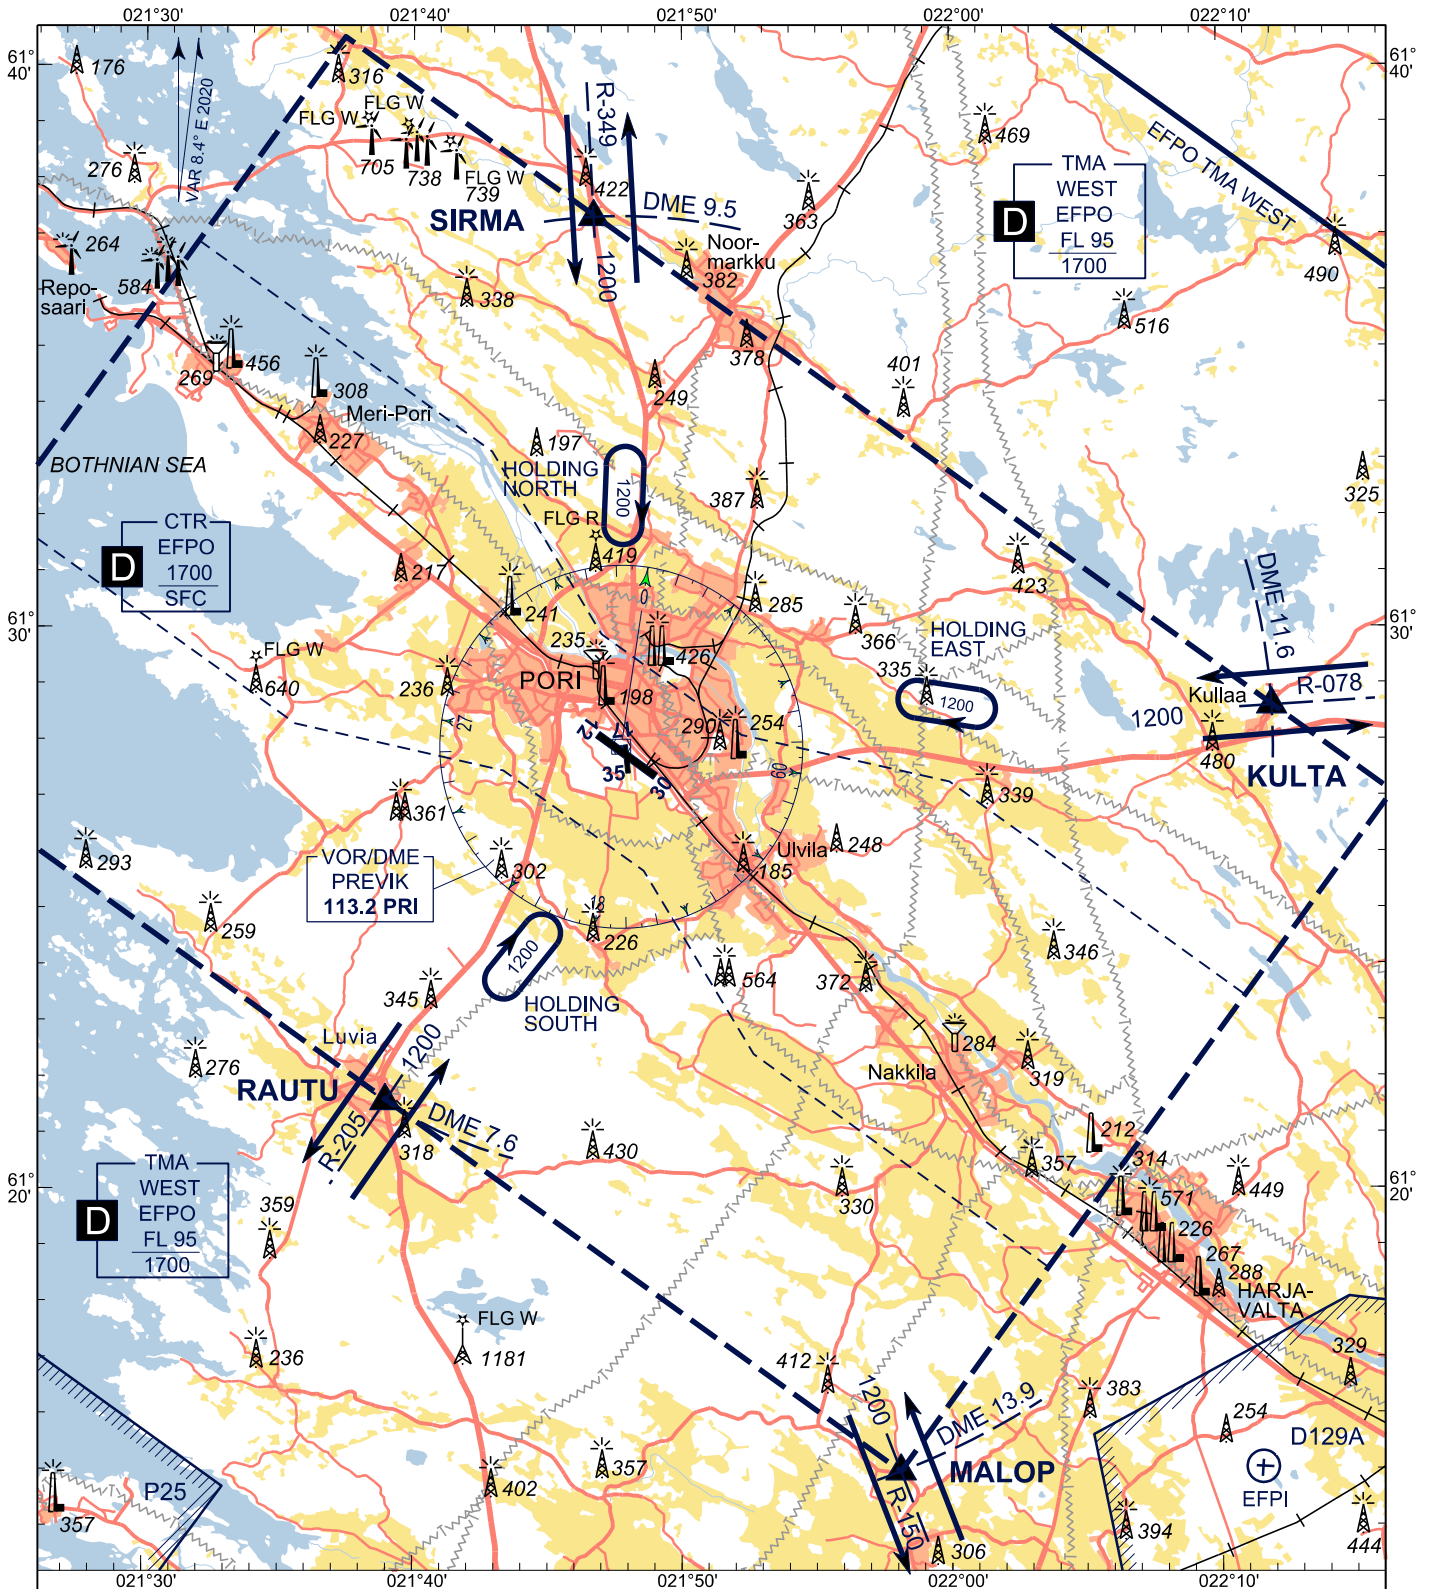

VISUAL
APPROACH CHART - ICAO

ELEV 45 FT

CHG: MAG VAR. ADDN VASIS info

ALL RDL and DME FM VOR/DME PRI
BRG are MAG
DIST in NM
ALT and ELEV in FT

RADIO DATA	
TWR	119.250
APP	119.700
	128.650
	119.700
ATIS (EN)	136.075
EMERG	121.500

VASIS	
RWY	PAPL MEHT
12	Left / 3,5° 48
30	Left / 3,0° 54

Airspace	Hours of applicability	Airspace class	RMK
EFPO CTR	HO	D	RMZ H24
EFPO TMA WEST	HO	D	RMZ H24