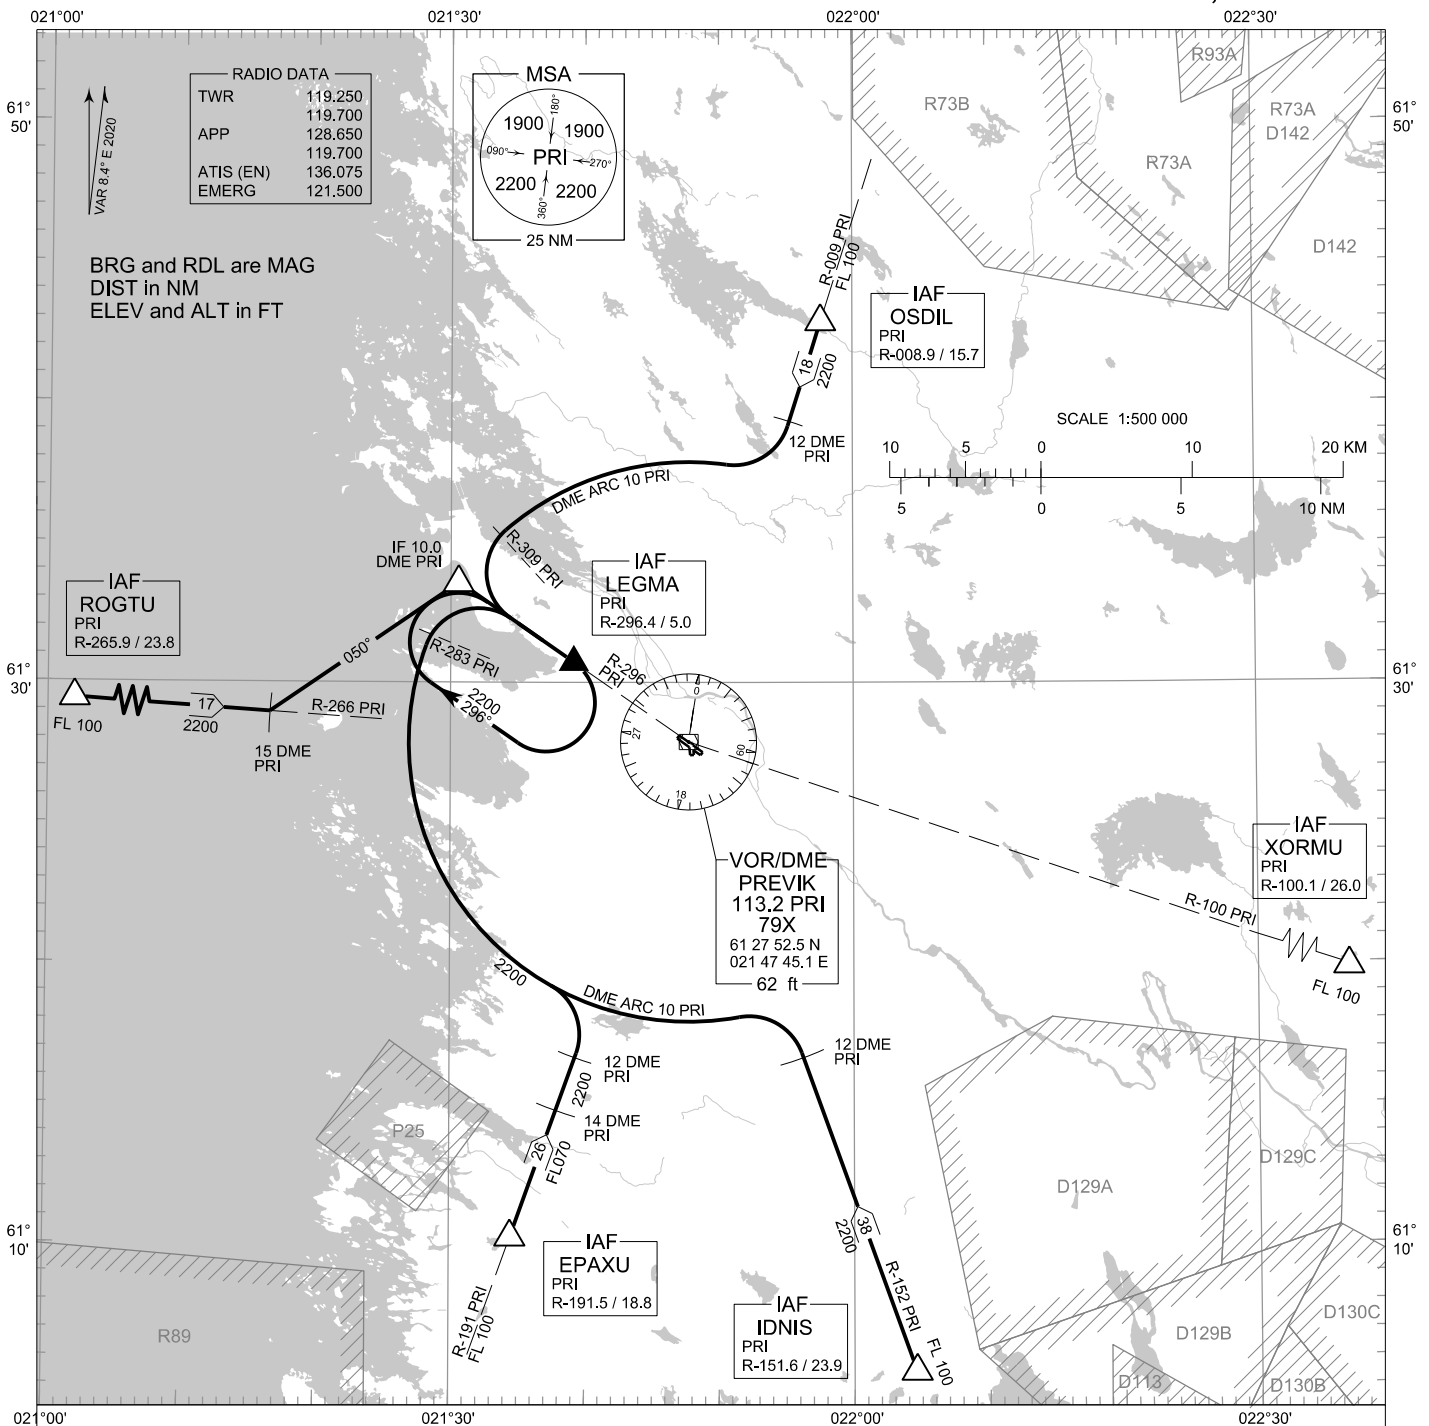

NON-RNAV INITIAL
APPROACH CHART

TRANSITION ALT
5000

NON-RNAV INA RWY 12
PORI AERODROME
PORI, FINLAND

NON-RNAV INITIAL APPROACH ROUTES RWY 12 VIA:
EPAXU IDNIS OSDIL ROGTU

COMMUNICATION FAILURE:
IN ACCORDANCE WITH THE RULES OF THE AIR

AREA MNM ALT:
SEE AMA INDEX, AIP ENR 6.1 - 3

CHG: MAG VAR