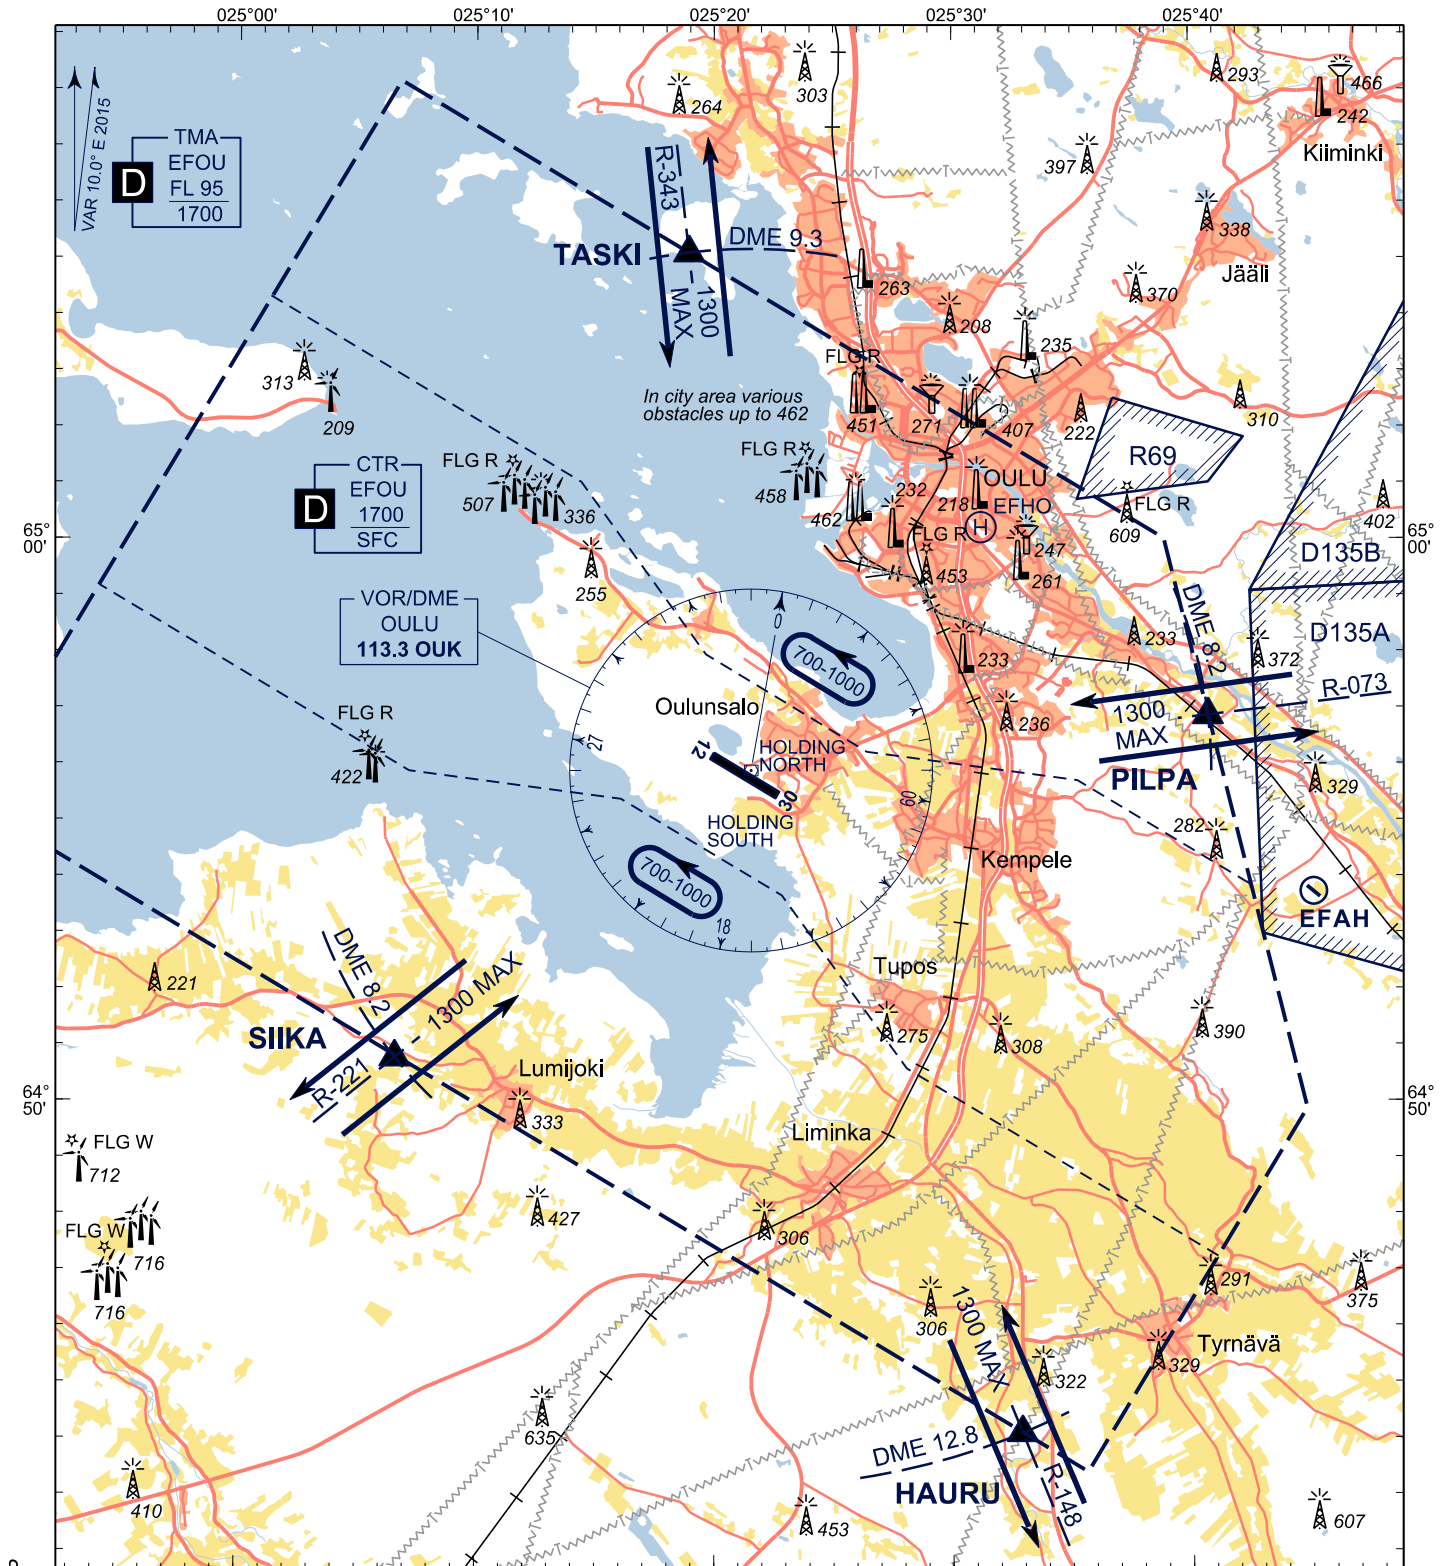

VISUAL
APPROACH CHART - ICAO

ELEV 48 FT

CHG: VFR REP

All RDL and DME FM VOR/DME OUK
BRG are MAG
DIST in NM
ALT and ELEV in FT

RADIO DATA

TWR	124.400
APP	118.150
ATIS (EN)	135.450
EMERG	121.500

Airspace	Hours of applicability	Airspace class	RMK
EFOU CTR	HO	D	RMZ H24
EFOU TMA	HO	D	RMZ H24

Heliport EFHO Oulun yliopistollinen sairaala