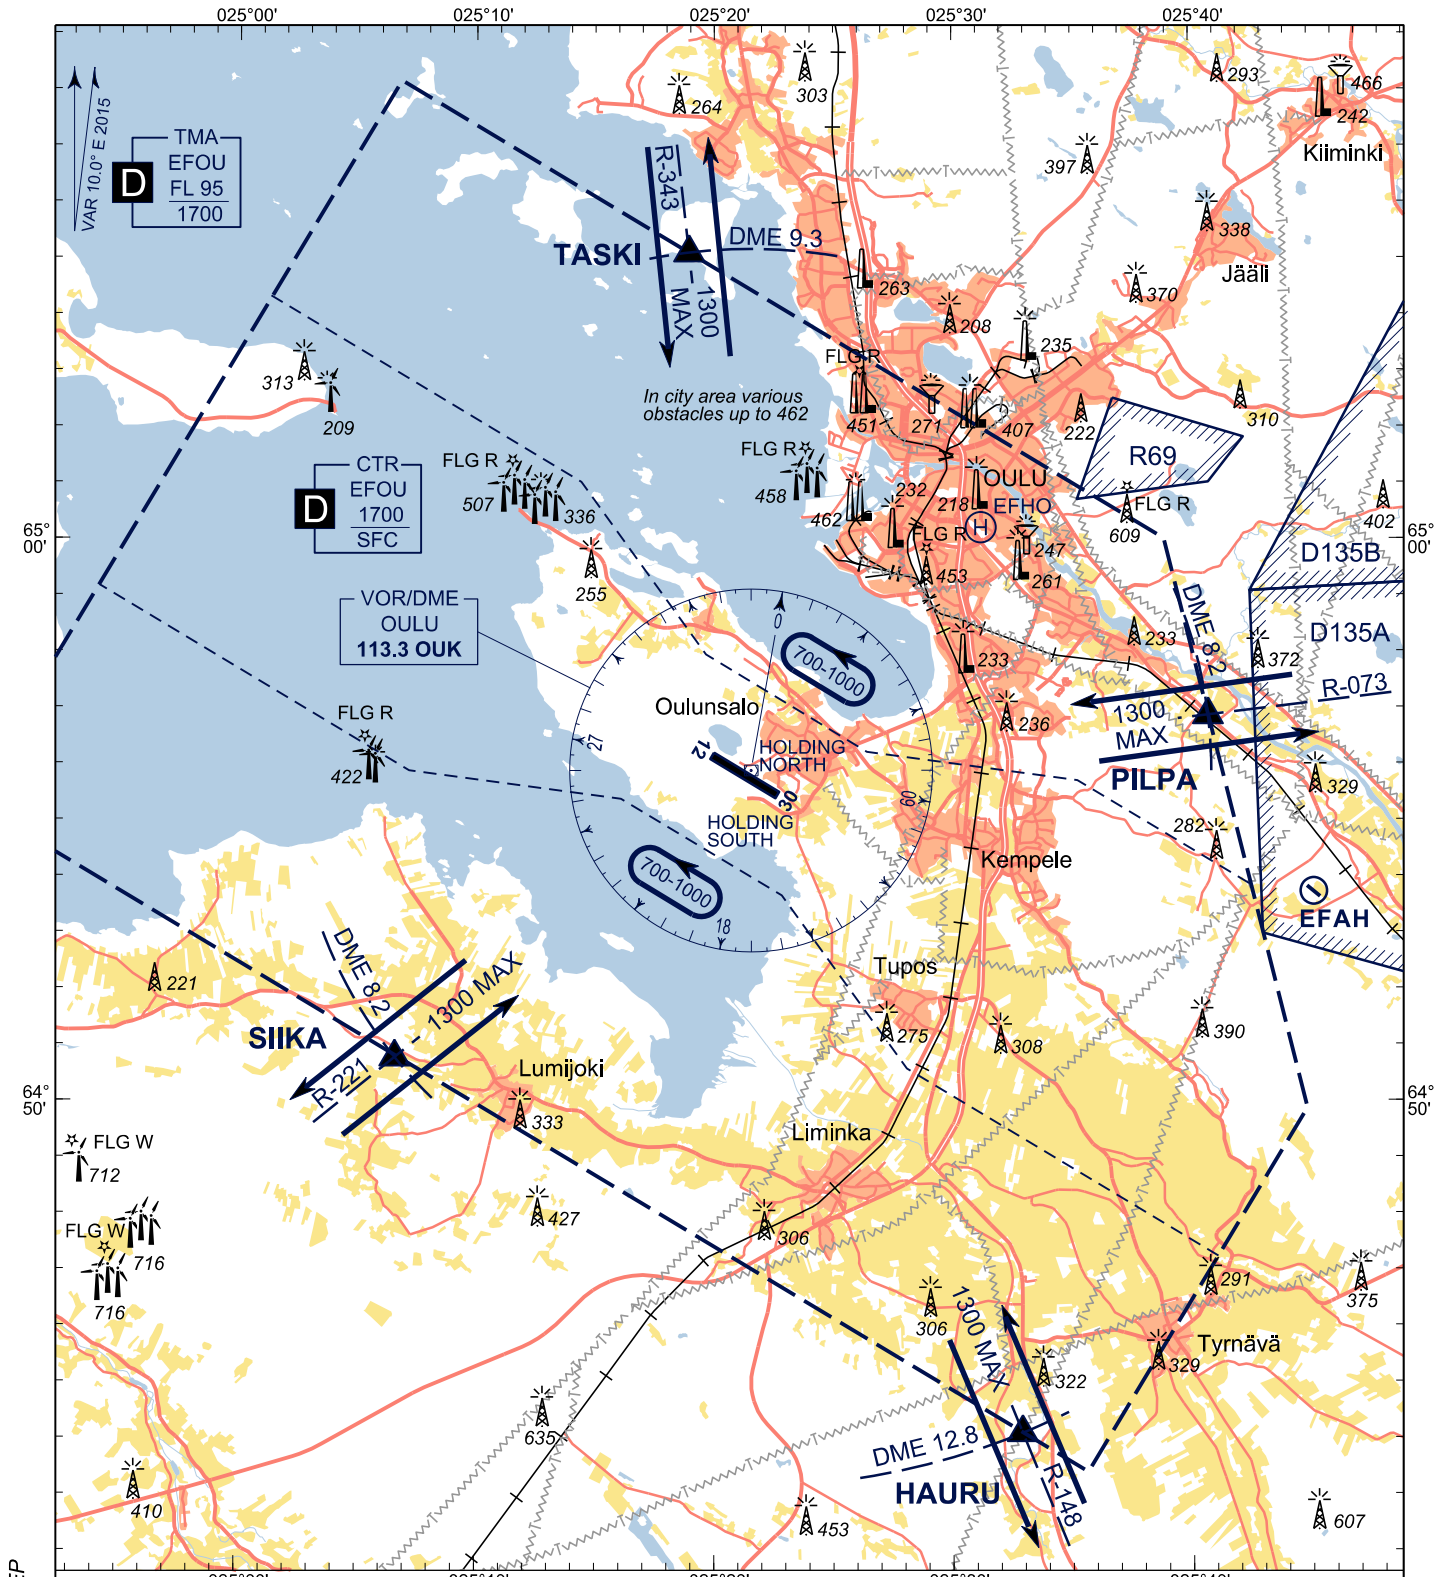

VISUAL
APPROACH CHART - ICAO

ELEV 48 FT

OULU, FINLAND

CHG: VFR REP

All RDL and DME FM VOR/DME OUK
BRG are MAG
DIST in NM
ALT and ELEV in FT

RADIO DATA

TWR	124.400
APP	118.150
ATIS (EN)	135.450
EMERG	121.500

Airspace	Hours of applicability	Airspace class	RMK
EFOU CTR	HO	D	RMZ H24
EFOU TMA	HO	D	RMZ H24

Heliport EFHO Oulun yliopistollinen sairaala