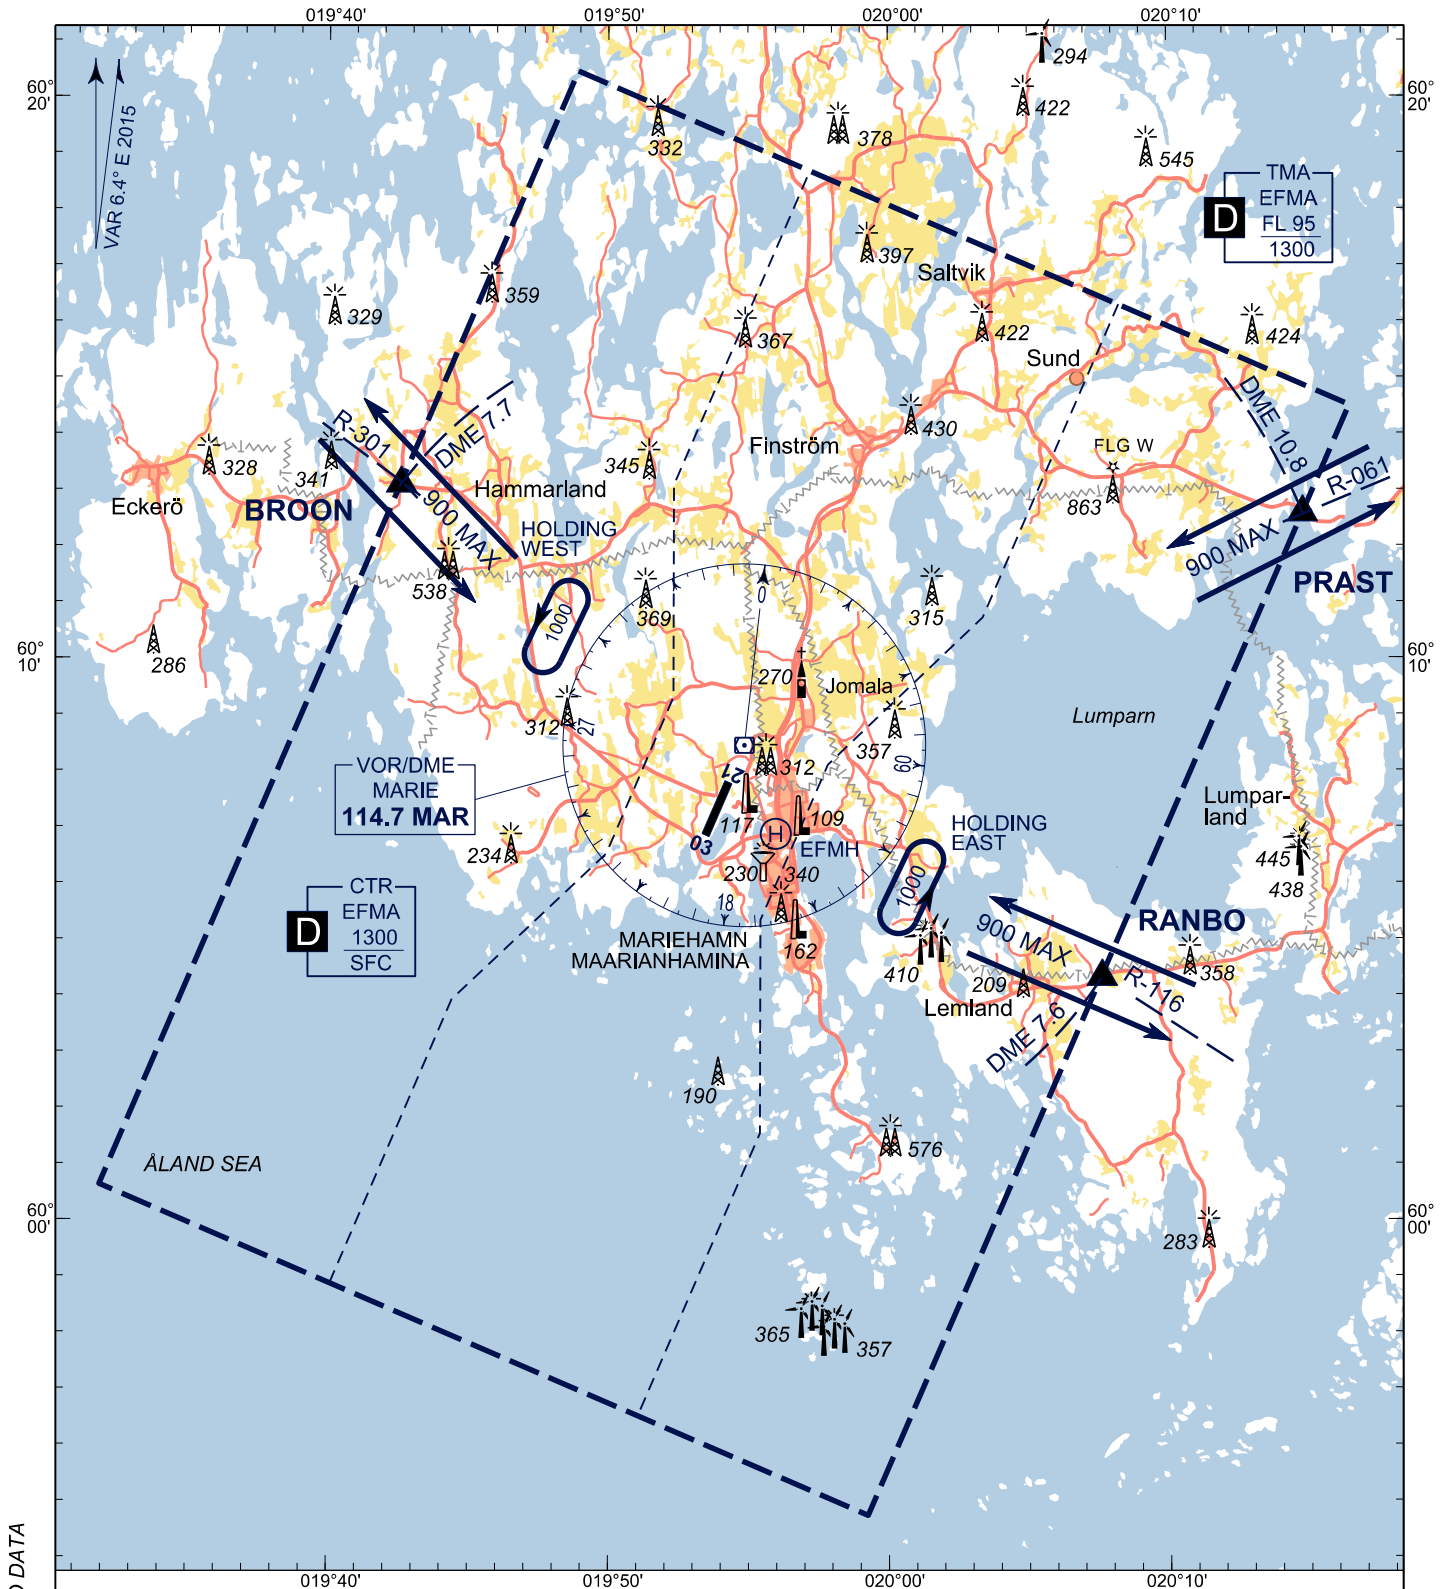

VISUAL
APPROACH CHART - ICAO

ELEV 18 FT

MARIEHAMN, FINLAND

CHG: RADIO DATA

RADIO DATA	
TWR	119.600
	119.700
APP	119.600
	119.700
ATIS (EN)	130.425
EMERG	121.500

All RDL and DME FM VOR/DME MAR
BRG are MAG
DIST in NM
ALT and ELEV in FT

Airspace	Hours of applicability	Airspace class	RMK
EFMA CTR	HO	D	RMZ H24
EFMA TMA	HO	D	RMZ H24

Heliport EFMH Ahvenanmaan keskussairaala