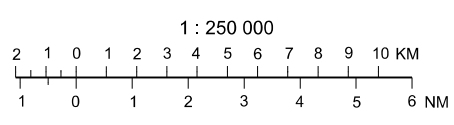

VISUAL
APPROACH CHART - ICAO

ELEV 18 FT

MARIEHAMN, FINLAND

CHG: RADIO DATA

RADIO DATA	
TWR	119.600
	119.700
APP	119.600
	119.700
ATIS (EN)	130.425
EMERG	121.500

All RDL and DME FM VOR/DME MAR
BRG are MAG
DIST in NM
ALT and ELEV in FT