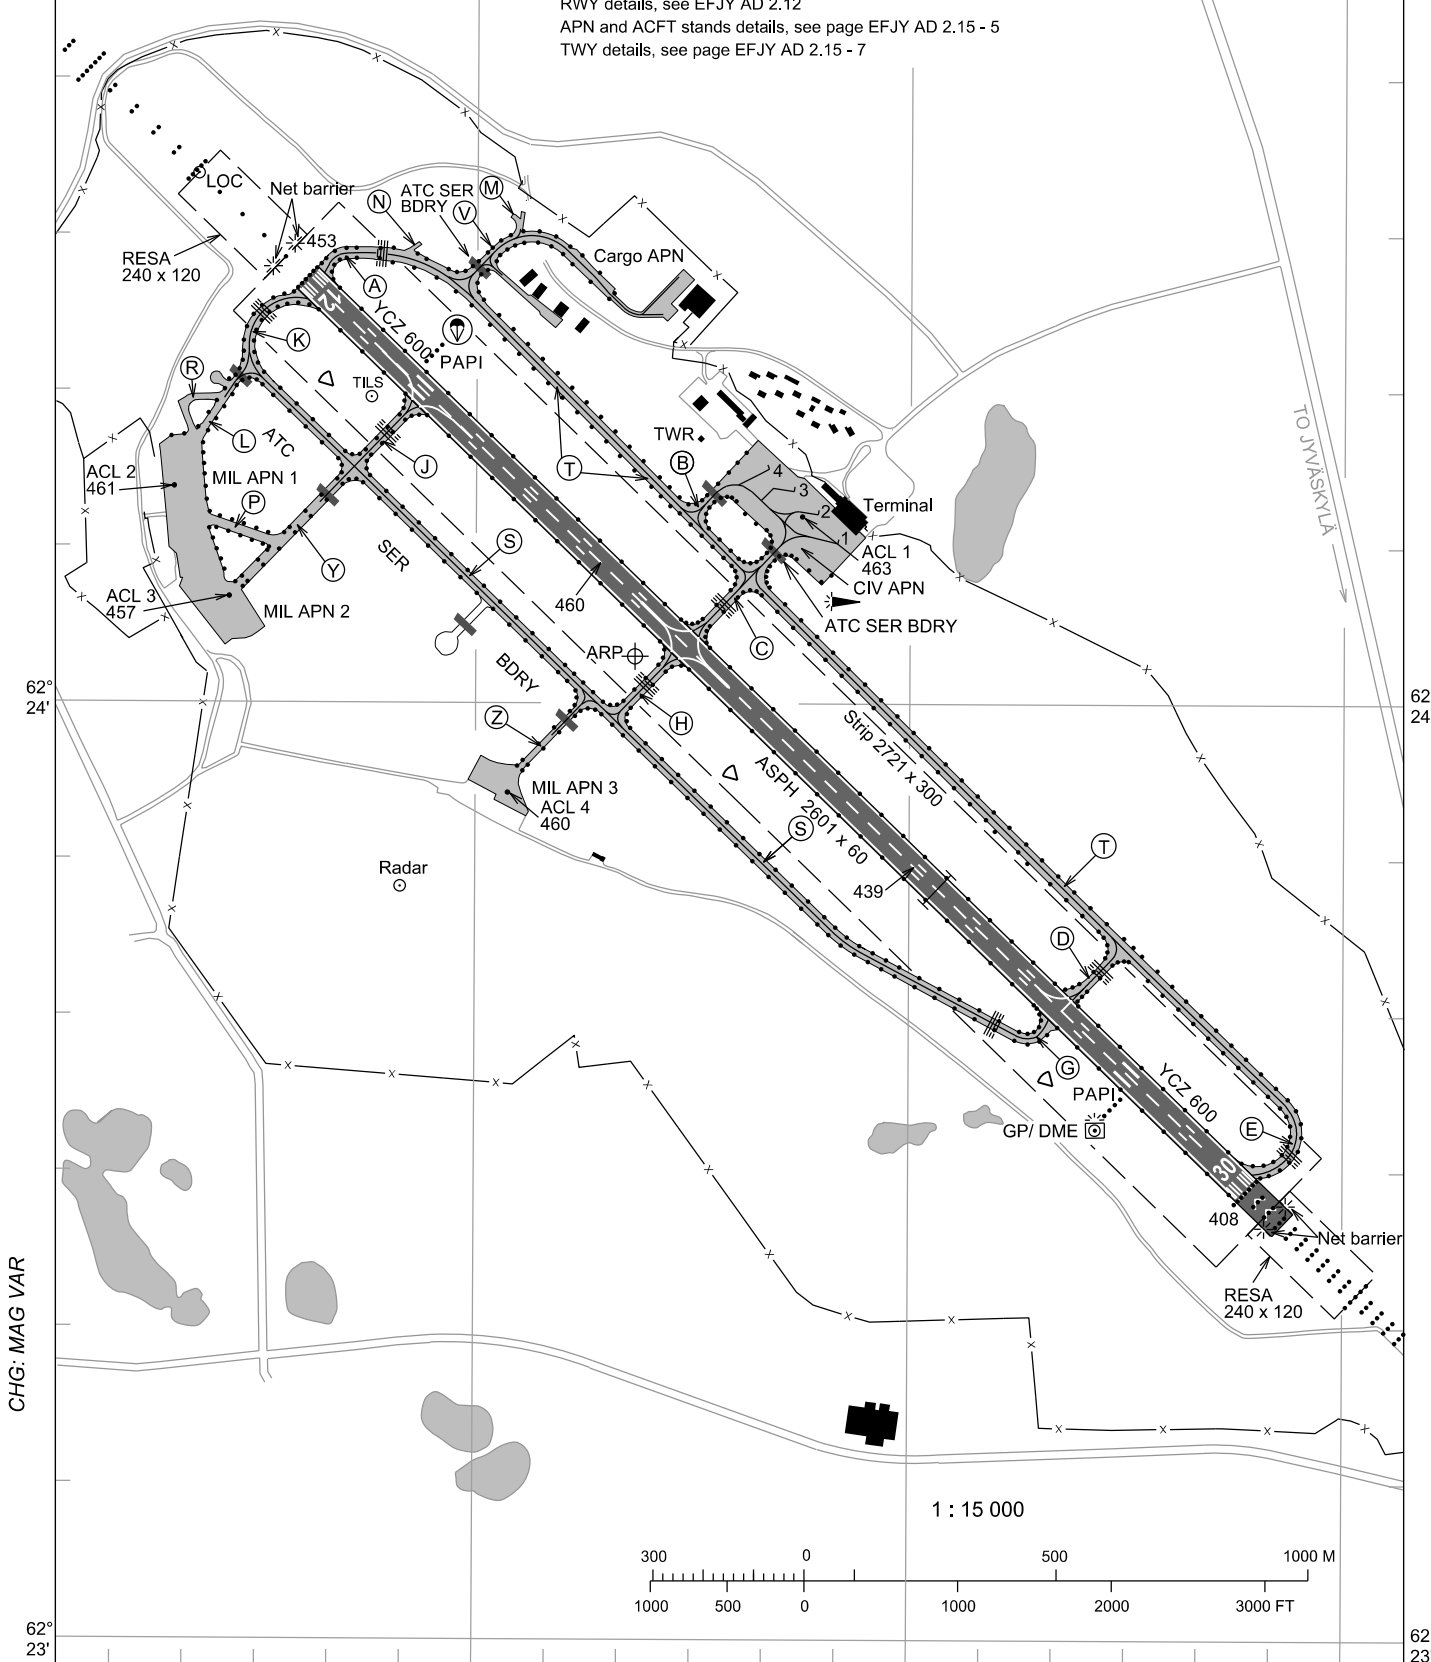

AERODROME CHART - ICAO

62 24 03 N  
025 40 22 E ELEV 460 FT

TWR 118.000  
GND 121.850

JYVÄSKYLÄ AERODROME  
JYVÄSKYLÄ, FINLAND

025°40'

025°41'

025°42'

62° 25'  
BRG are MAG  
DMN in M  
ELEV in FT

62° 25'

VAR 10.3° E 2020  
Annual Change +0.2°

RWY	BRG MAG	COORD	VASIS	
			PAPI	MEHT
30	304°	THR 62 23 28.87 N 025 41 46.90 E	3.0°	56
12	124°	THR 62 24 27.18 N 025 39 36.50 E	3.5°	58

RWY details, see EFJY AD 2.12  
APN and ACFT stands details, see page EFJY AD 2.15 - 5  
TWY details, see page EFJY AD 2.15 - 7

CHG: MAG VAR

1 : 15 000

62° 23'

62° 23'

025°40'

025°41'

025°42'