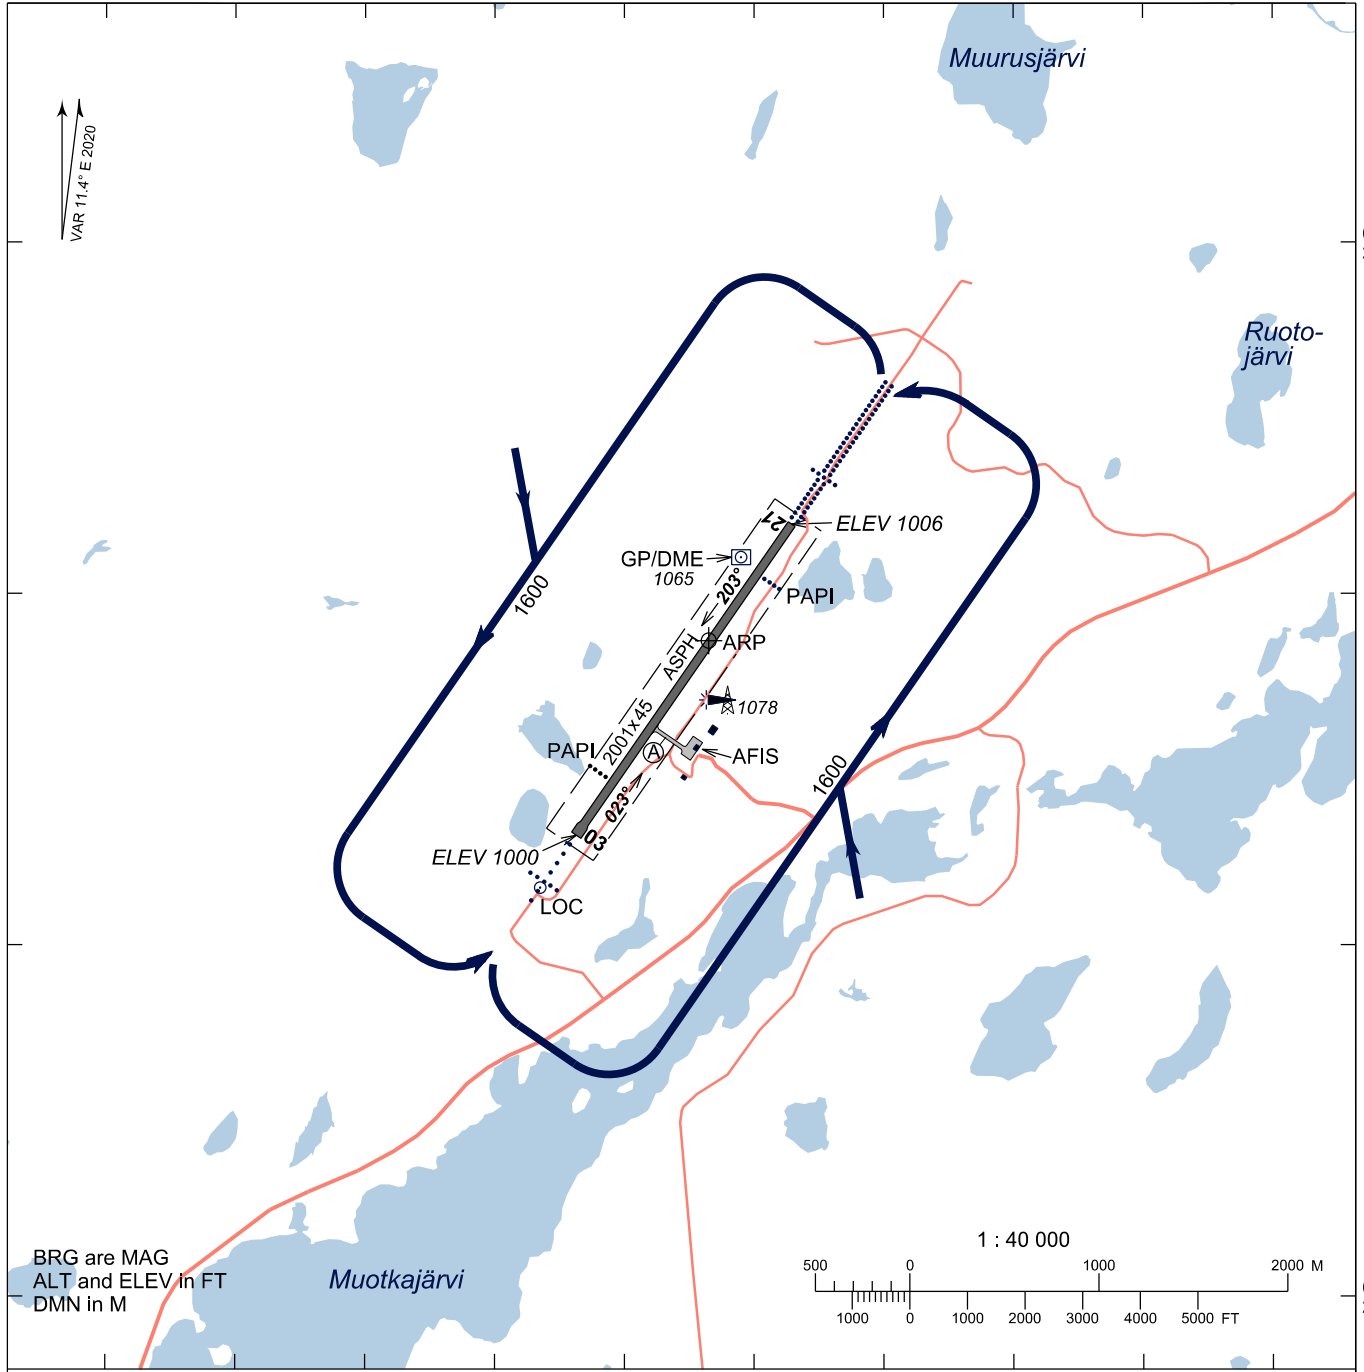

68°
23'

68°
23'

↑
VAR 11.4° E 2020

68°
20'

68°
20'

BRG are MAG
ALT and ELEV in FT
DMN in M

1 : 40 000

CHG: MAG VAR