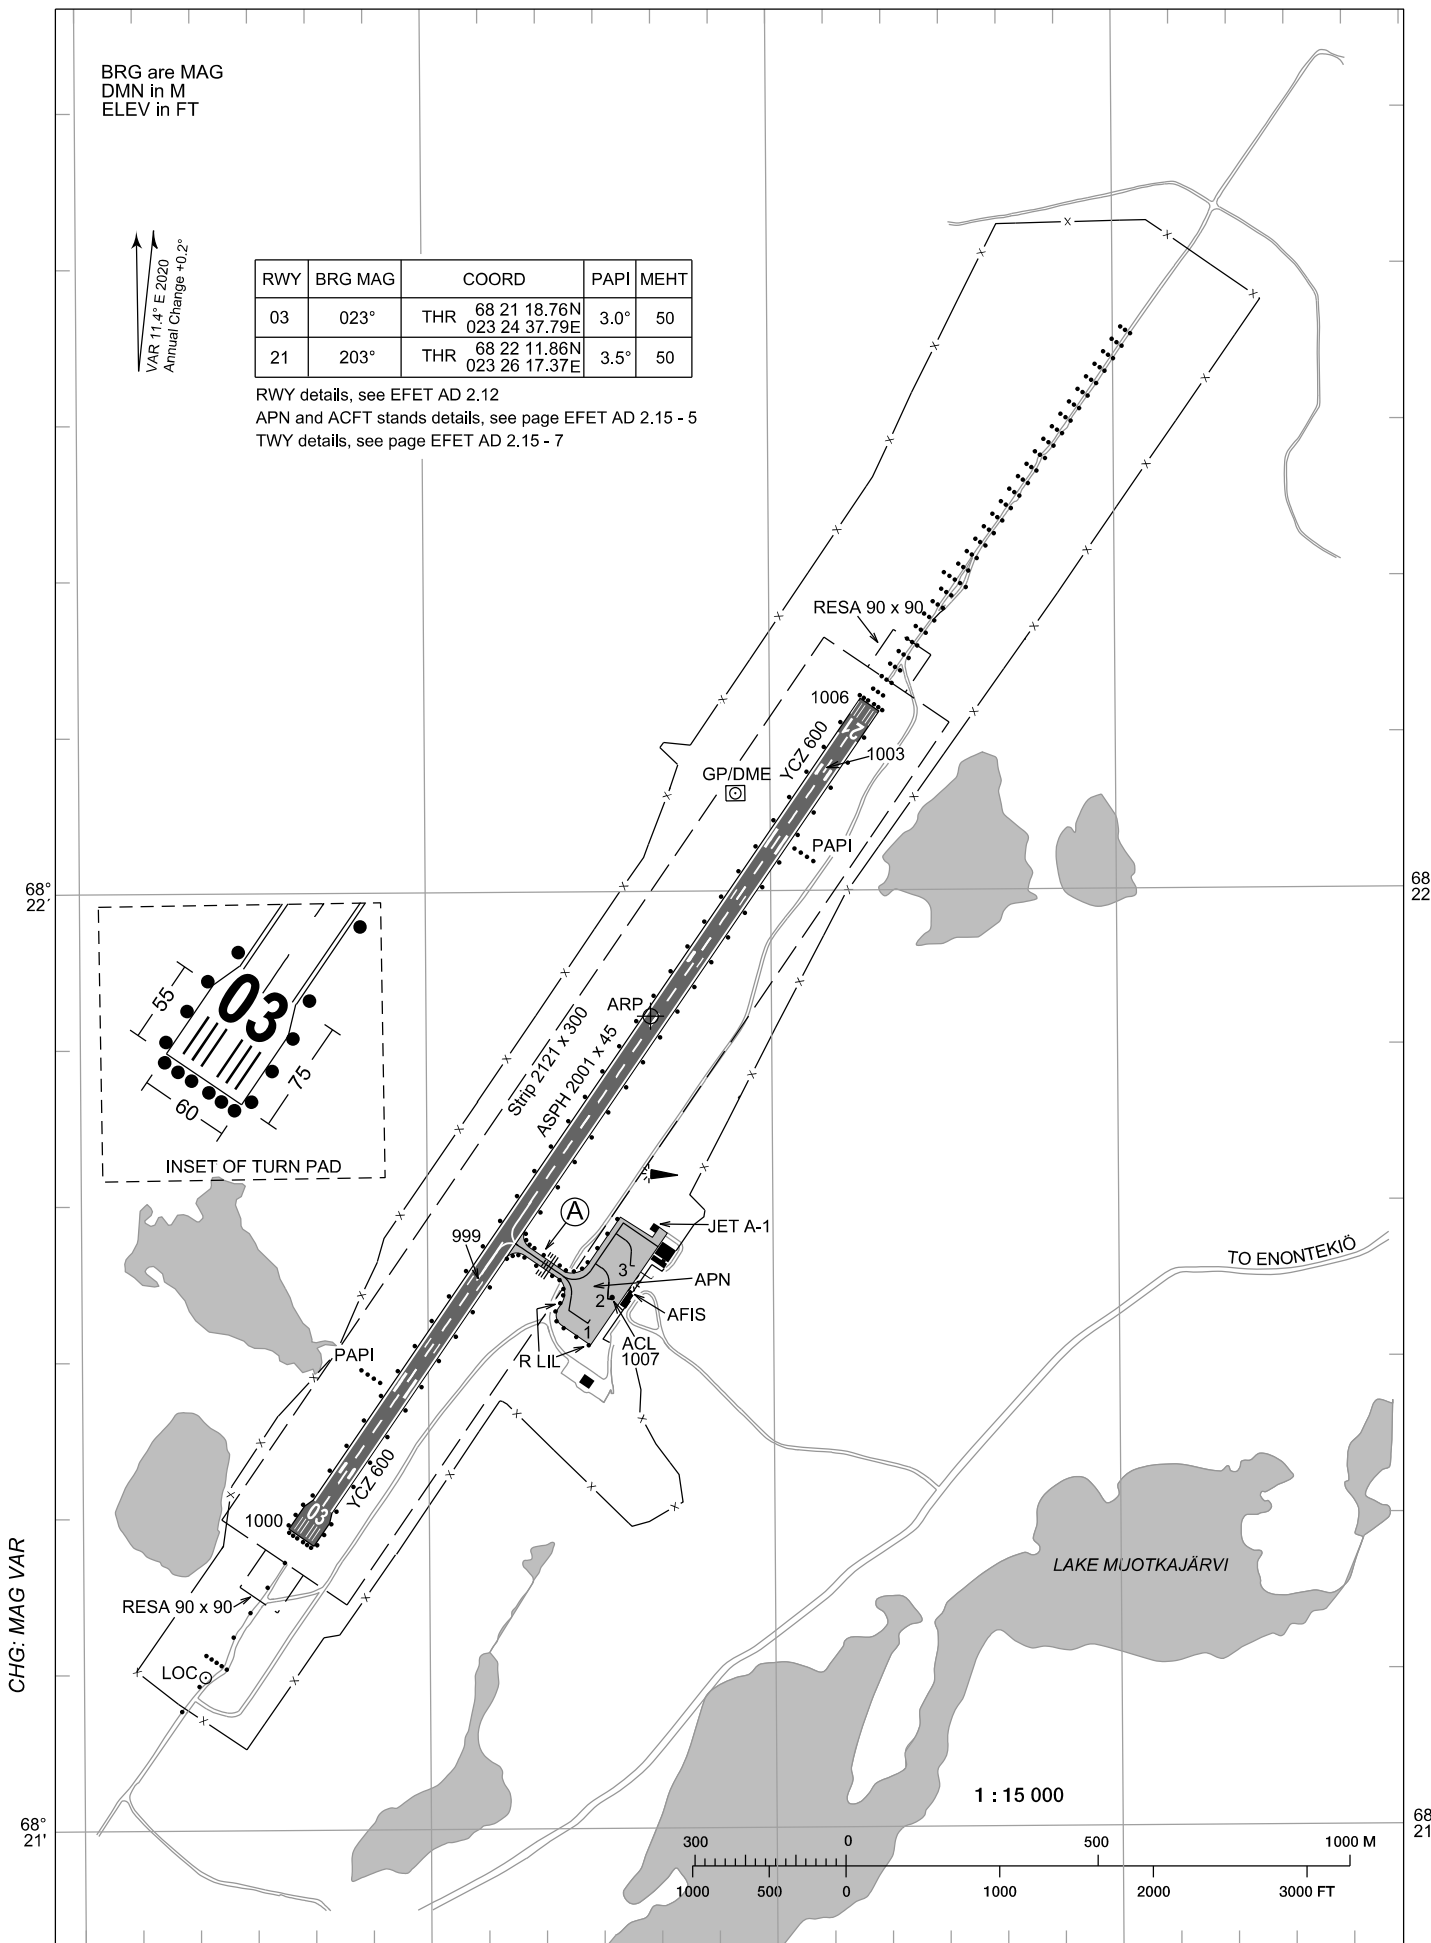

023°24'

023°25'

023°26'

023°27'

BRG are MAG
DMN in M
ELEV in FT

VAR 11.4° E 2020
Annual Change +0.2°

RWY	BRG MAG	COORD	PAPI	MEHT
03	023°	THR 68 21 18.76N 023 24 37.79E	3.0°	50
21	203°	THR 68 22 11.86N 023 26 17.37E	3.5°	50

RWY details, see EFET AD 2.12
APN and ACFT stands details, see page EFET AD 2.15 - 5
TWY details, see page EFET AD 2.15 - 7

CHG: MAG VAR

68° 22'

68° 22'

68° 21'

68° 21'

023°24'

023°25'

023°26'

023°27'