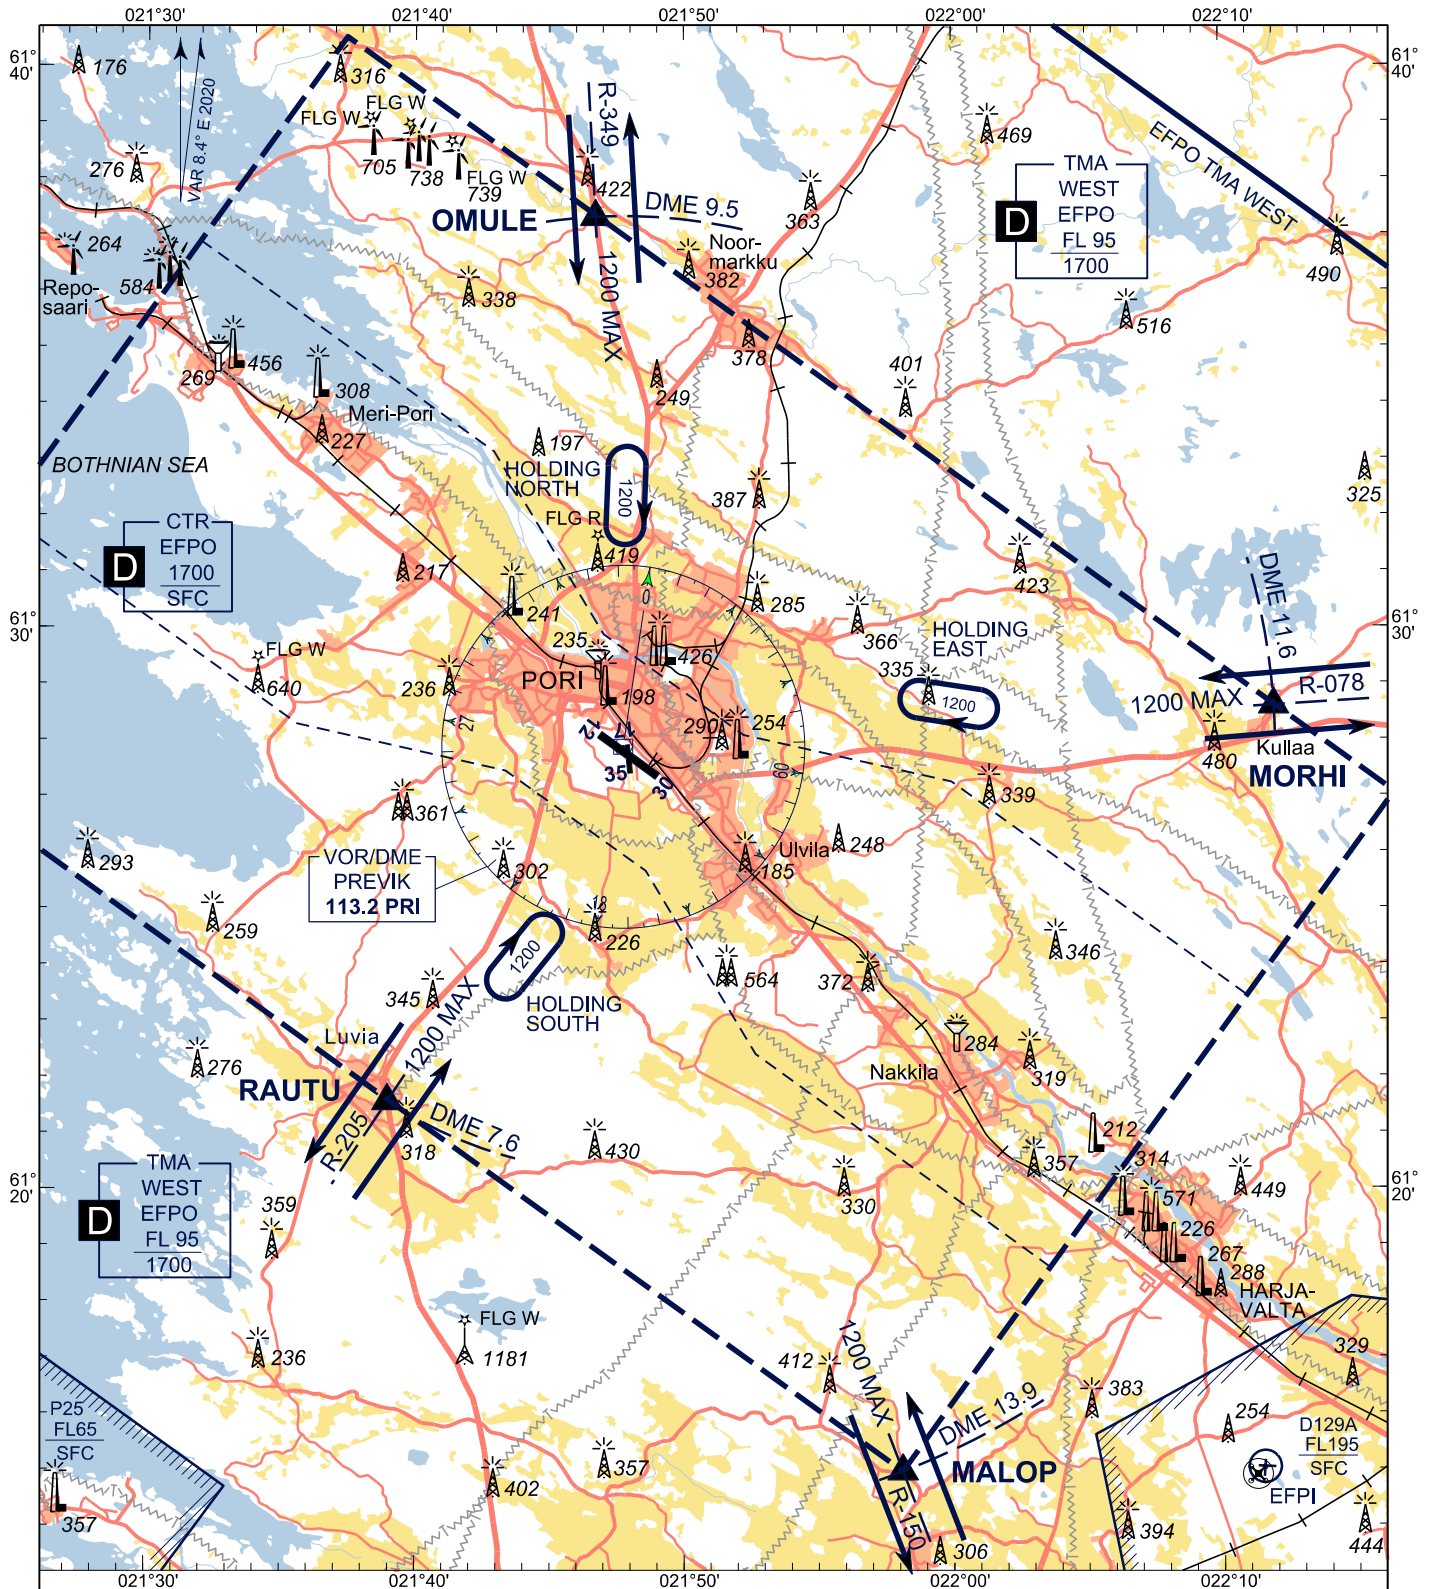

VISUAL
APPROACH CHART - ICAO

ELEV 45 FT

CHG: ADDN VFR REP MORHI, OMULE; model aircraft flying. DEL VFR REP KULTA, SIRMA

ALL RDL and DME FM VOR/DME PRI
 BRG are MAG
 DIST in NM
 ALT and ELEV in FT

RADIO DATA	
TWR	119.250
	119.700
APP	128.650
	119.700
ATIS (EN)	136.075
EMERG	121.500

VASIS	
RWY	PAPL MEHT
12	Left / 3,5° 48
30	Left / 3,0° 54

Airspace	Hours of applicability	Airspace class	RMK
EFPO CTR	HO	D	RMZ H24
EFPO TMA WEST	HO	D	RMZ H24