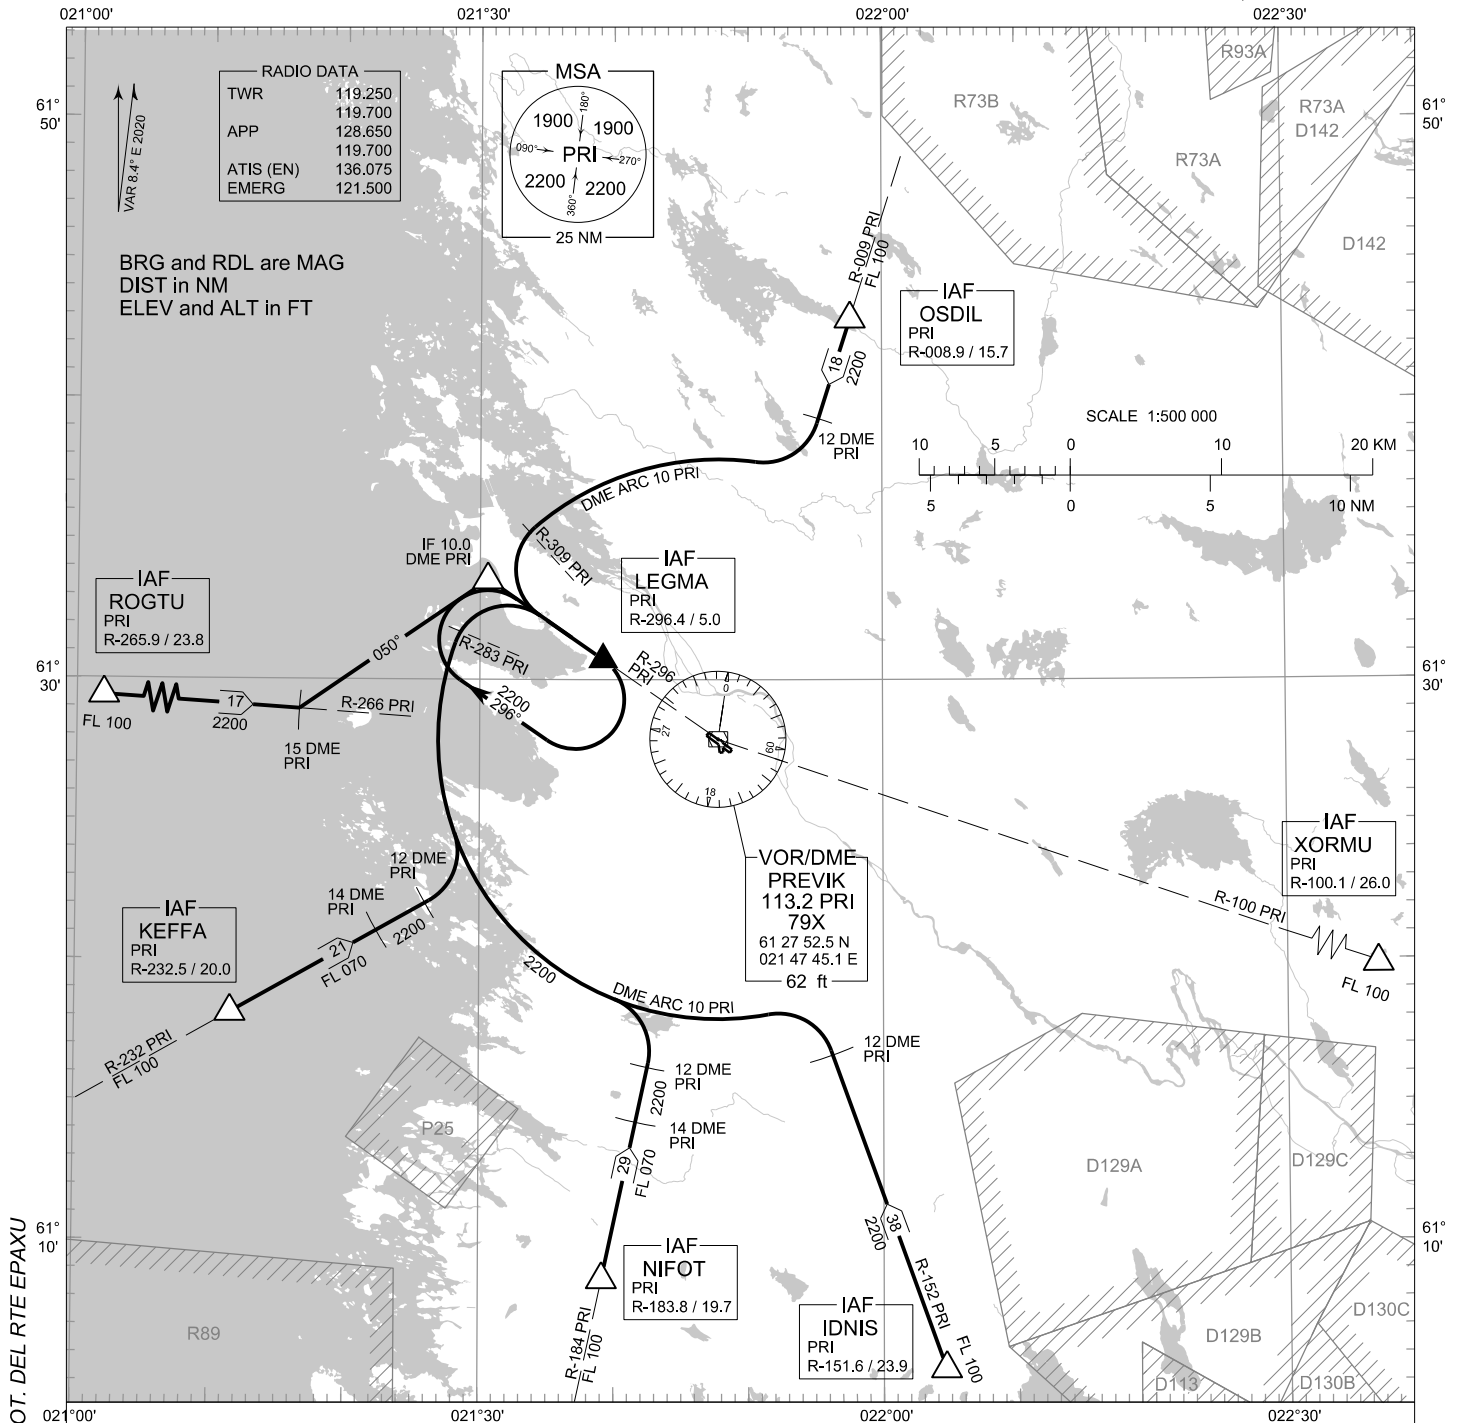

NON-RNAV INITIAL  
APPROACH CHART

TRANSITION ALT  
5000

NON-RNAV INA RWY 12  
PORI AERODROME  
PORI, FINLAND

NON-RNAV INITIAL APPROACH ROUTES RWY 12 VIA:  
IDNIS KEFFA NIFOT OSDIL ROGTU

COMMUNICATION FAILURE:  
IN ACCORDANCE WITH THE RULES OF THE AIR

AREA MNM ALT:  
SEE AMA INDEX, AIP ENR 6.1 - 3

CHG: ADDN RTE KEFFA, NIFOT, DEL RTE EPAXU